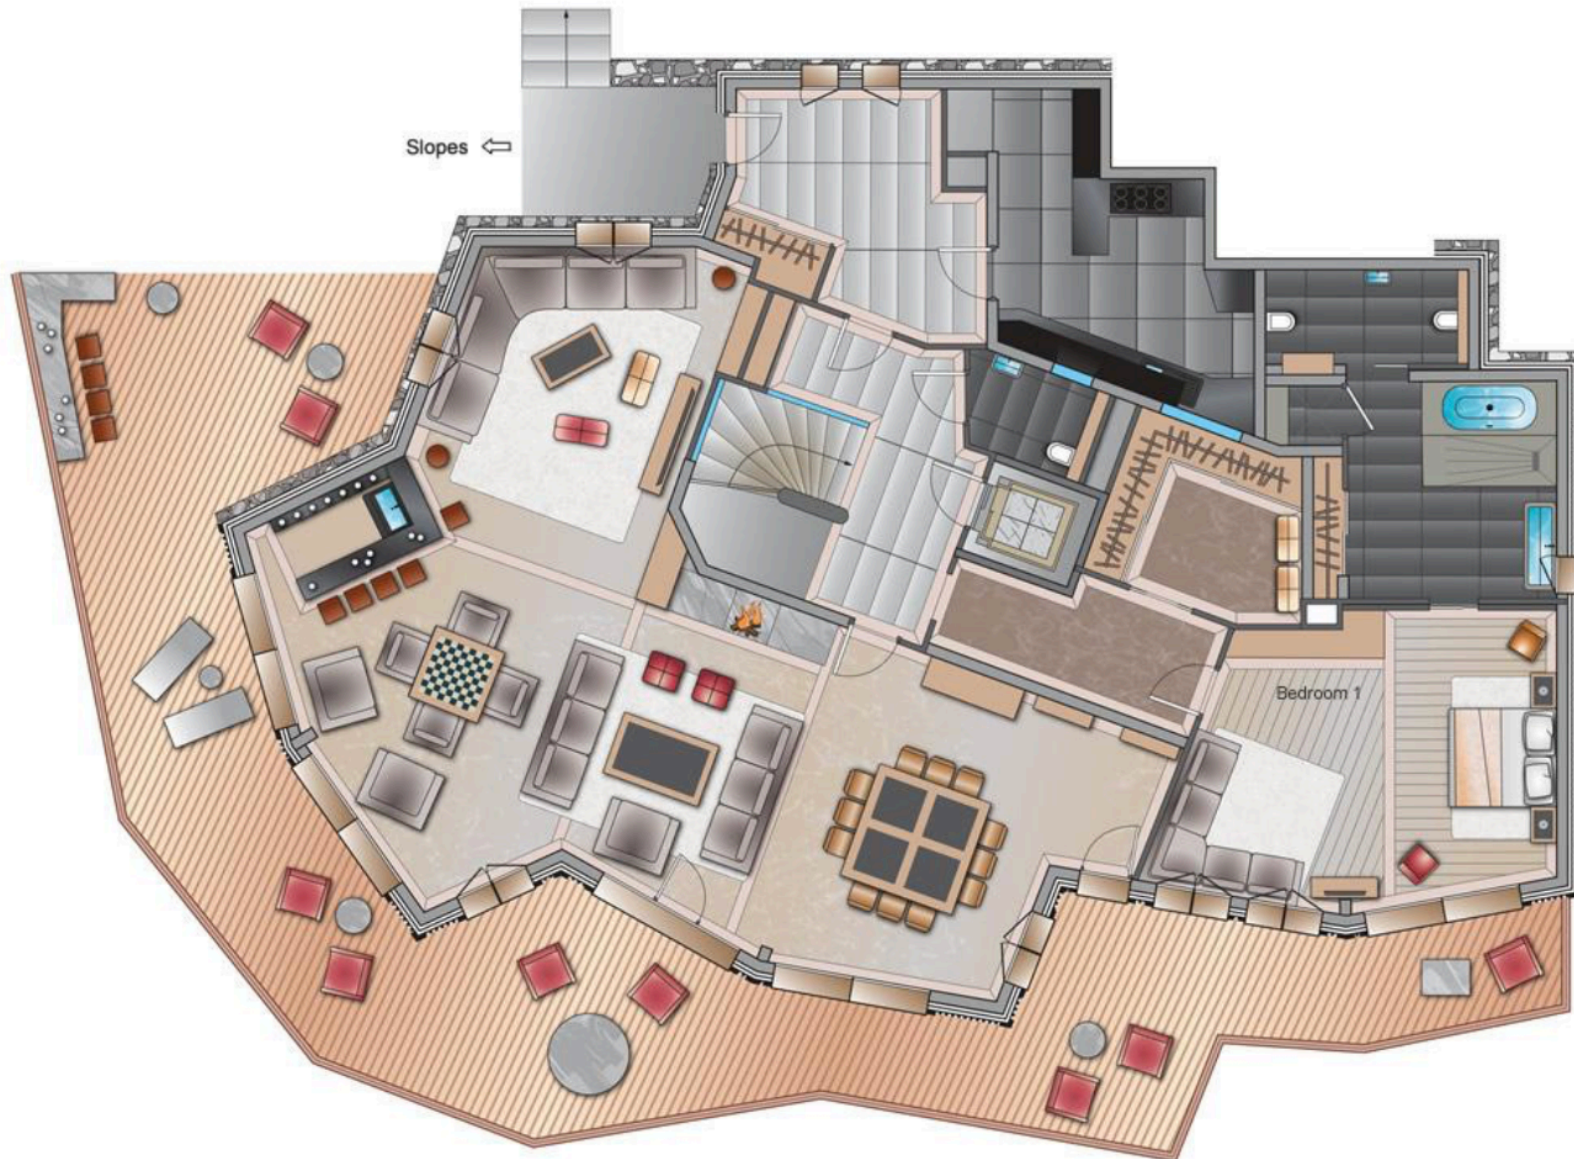

Bedrooms: 7
Bathrooms: 7
Capacity: 14
Square: 600 m²

THE ULTIMATE ALPINE SANCTUARY WITH
TIMELESS CHARM AND UNMATCHED
ELEGANCE WHERE HIGH-END COMFORT
MEETS SPECTACULAR SCENERY

FACILITIES CHALET ABRUZZES

- . Pool
- . Hammam
- . Spa
- . Terrace / Balcony
- . Panoramic view
- . Wi-Fi
- . Ski-in/Ski-out
- . Cinema/TV Room
- . Fireplace
- . Elevator
- . Garage/Parking
- . Ski Room