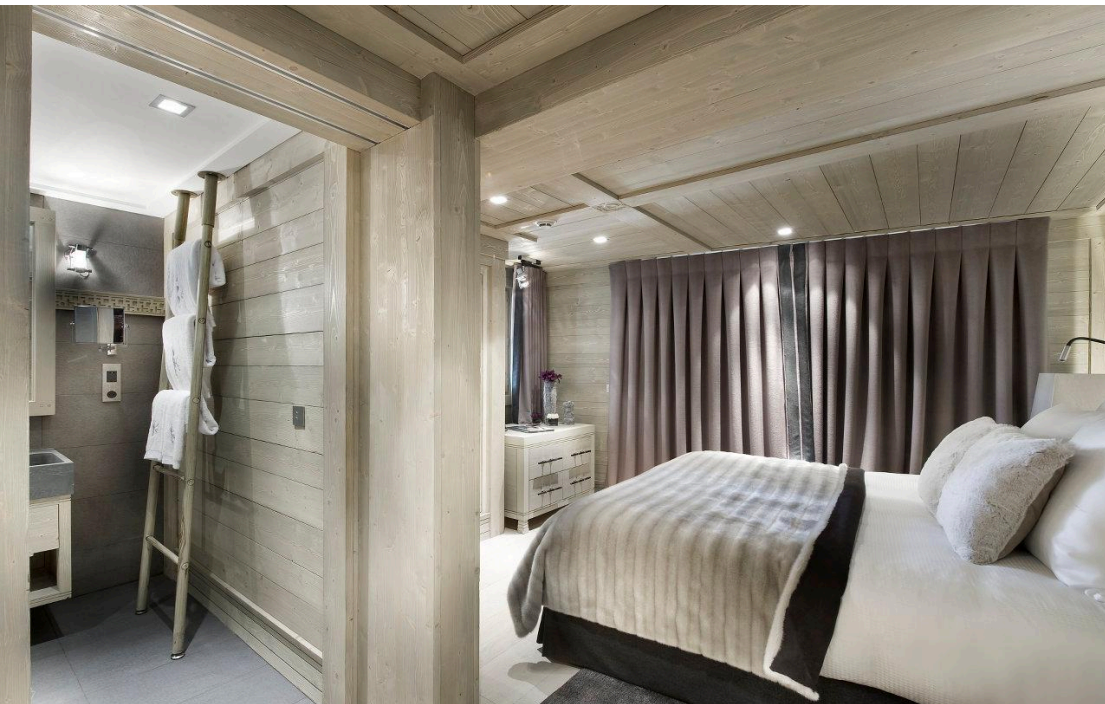

Bedrooms: 7
Bathrooms: 7
Capacity: 14
Square: 600 m²

THE ULTIMATE ALPINE SANCTUARY WITH
TIMELESS CHARM AND UNMATCHED
ELEGANCE WHERE HIGH-END COMFORT
MEETS SPECTACULAR SCENERY

FACILITIES CHALET ABRUZZES

- . Pool
- . Hammam
- . Spa
- . Terrace / Balcony
- . Panoramic view
- . Wi-Fi
- . Ski-in/Ski-out
- . Cinema/TV Room
- . Fireplace
- . Elevator
- . Garage/Parking
- . Ski Room