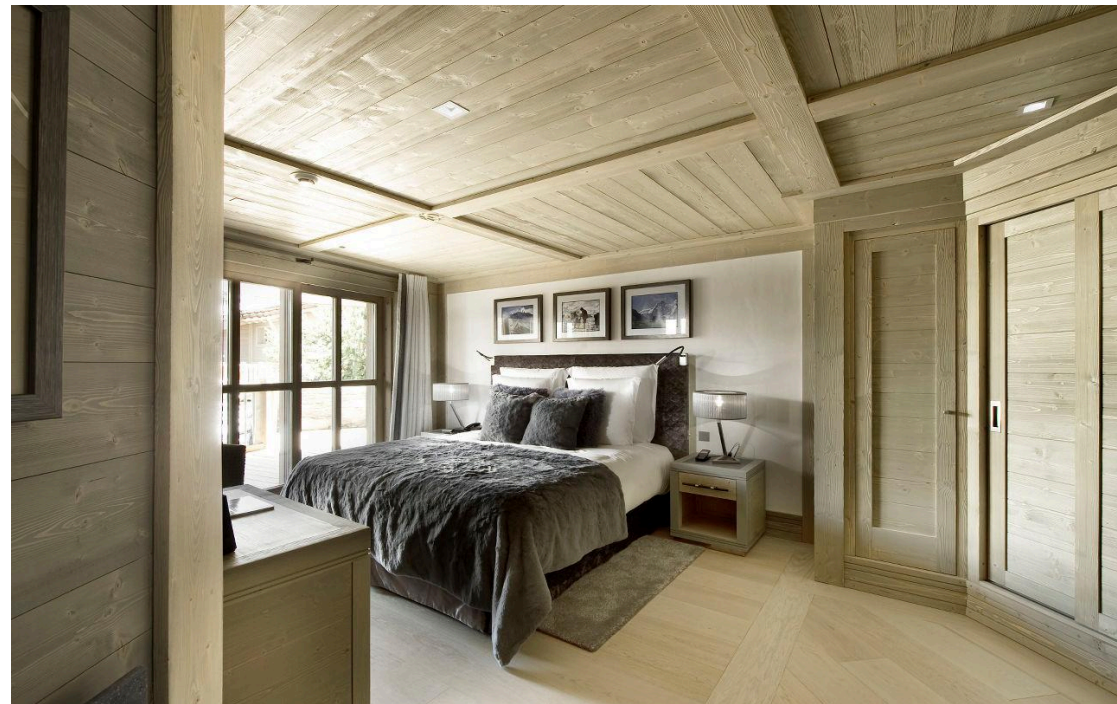

Bedrooms: 7
Bathrooms: 7
Capacity: 14
Square: 600 m²

THE ULTIMATE ALPINE SANCTUARY WITH
TIMELESS CHARM AND UNMATCHED
ELEGANCE WHERE HIGH-END COMFORT
MEETS SPECTACULAR SCENERY

FACILITIES CHALET ABRUZZES

- . Pool
- . Hammam
- . Spa
- . Terrace / Balcony
- . Panoramic view
- . Wi-Fi
- . Ski-in/Ski-out
- . Cinema/TV Room
- . Fireplace
- . Elevator
- . Garage/Parking
- . Ski Room