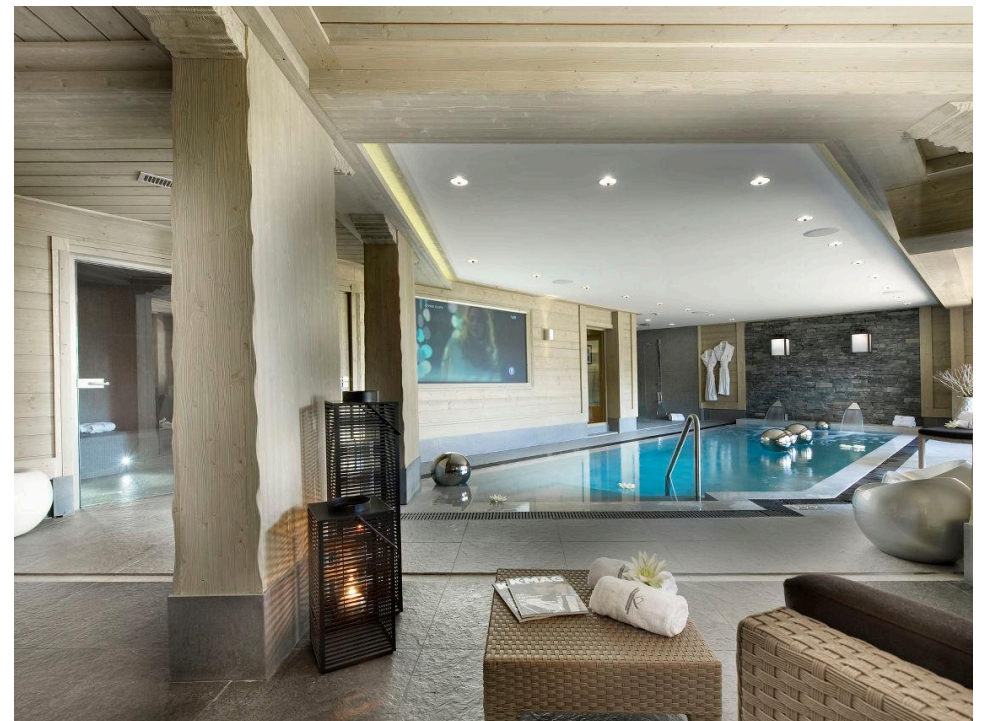

Bedrooms: 7
Bathrooms: 7
Capacity: 14
Square: 600 m²

THE ULTIMATE ALPINE SANCTUARY WITH
TIMELESS CHARM AND UNMATCHED
ELEGANCE WHERE HIGH-END COMFORT
MEETS SPECTACULAR SCENERY

FACILITIES CHALET ABRUZZES

- . Pool
- . Hammam
- . Spa
- . Terrace / Balcony
- . Panoramic view
- . Wi-Fi
- . Ski-in/Ski-out
- . Cinema/TV Room
- . Fireplace
- . Elevator
- . Garage/Parking
- . Ski Room