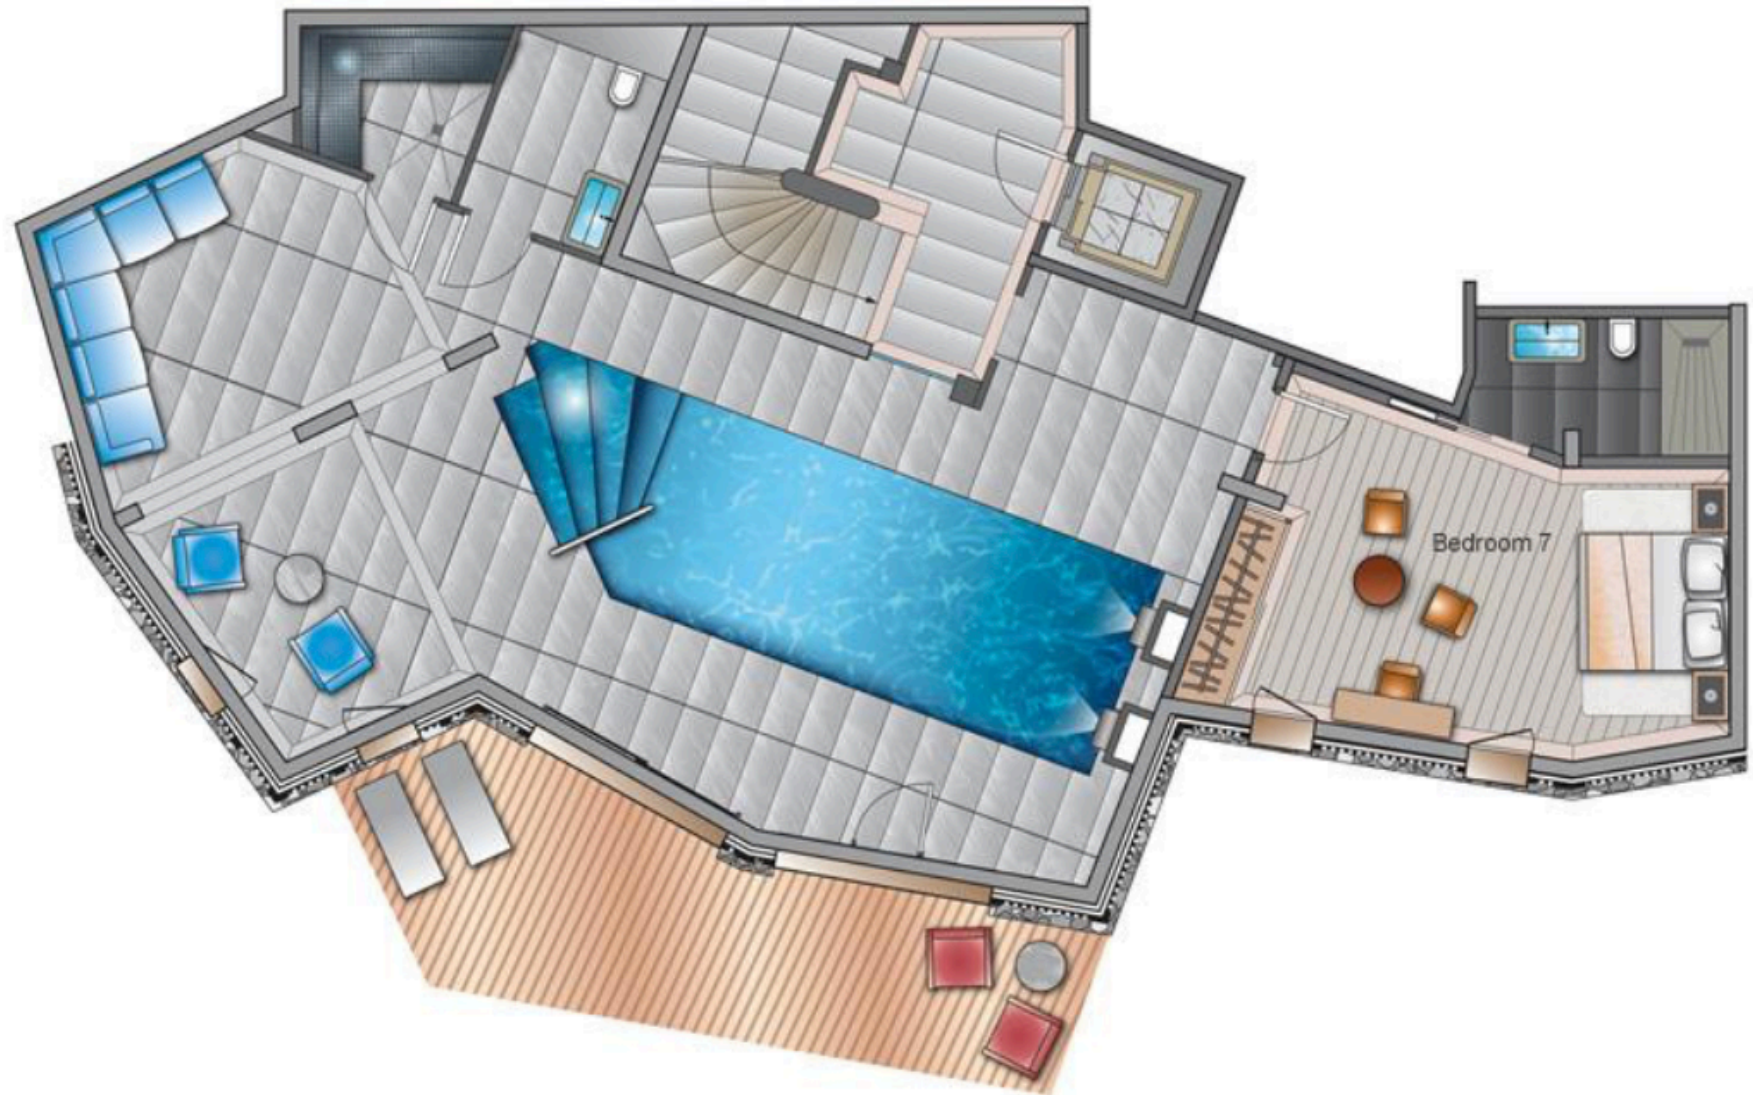

Bedrooms: 7
Bathrooms: 7
Capacity: 14
Square: 600 m²

THE ULTIMATE ALPINE SANCTUARY WITH
TIMELESS CHARM AND UNMATCHED
ELEGANCE WHERE HIGH-END COMFORT
MEETS SPECTACULAR SCENERY

FACILITIES CHALET ABRUZZES

- . Pool
- . Hammam
- . Spa
- . Terrace / Balcony
- . Panoramic view
- . Wi-Fi
- . Ski-in/Ski-out
- . Cinema/TV Room
- . Fireplace
- . Elevator
- . Garage/Parking
- . Ski Room